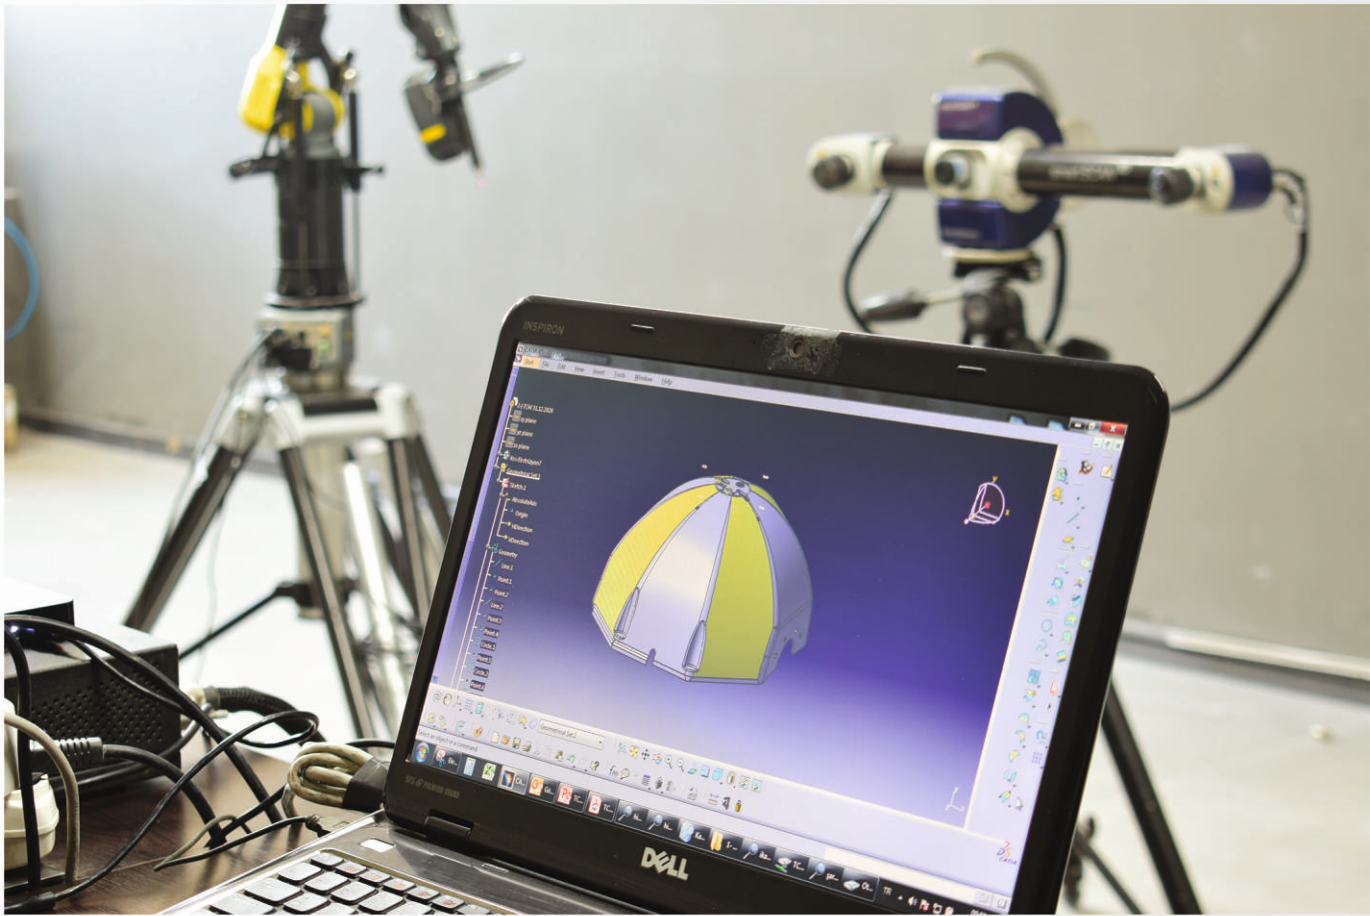

**TCM A.Ş.**

**SMC & BMC**  
**Part Design / Production**  
**Mold Design / Production**  
**Composite Painting**

**[www.tcmotomotiv.com](http://www.tcmotomotiv.com)**

A close-up photograph of a person's hand, wearing a black wristband, touching the chrome headlight of a car. The background is a dark, semi-transparent grid pattern. The text is centered within a white rectangular frame.

**Let us Achieve  
Your Composite  
Dreams Together**

TCM Automotive is excited to share the knowledge and experience it has acquired over 14 years of production with you, our valued customers. Since the day it was founded, it has been producing composite parts for the automotive, defense, lighting and machinery sectors with its expert staff.

Our production has a closed area of 4000 m<sup>2</sup>. Thanks to the importance it has given to quality and its determination to achieve difficulties since the day it was founded, it has become a well known and preferred brand in its sector in a short time.